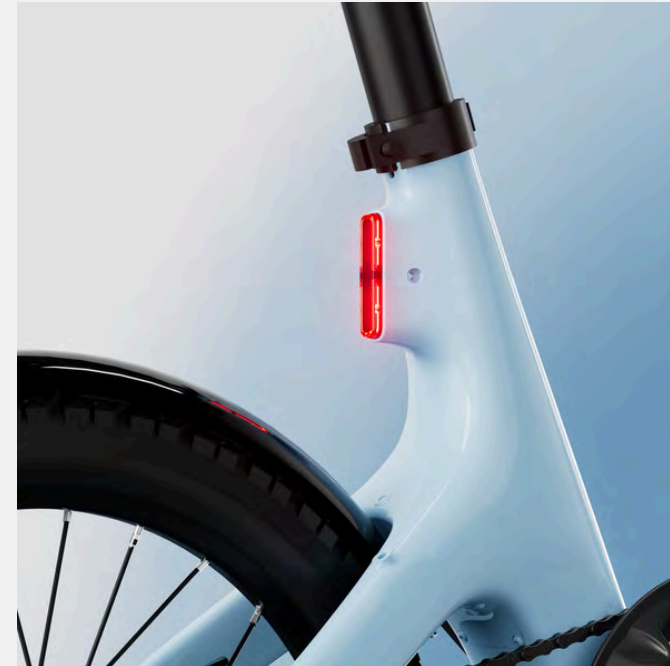

URTOPIA

CARBON FOLD

SPRING 2026

FOLD ST

NEW

Step-through folding e-bike

WHITE

BLUE

FOLD ST

NEW

Step-through folding e-bike

Toray® Carbon Fiber
Both Frame and Fork

Throttle* & Pedal Assist
w/ Type-C Charging Port

Torque Sensor
Ultra-Smooth Riding

Space-efficient
2-Step Folding

Integrated Rear Light
with Deceleration Function

Seatpost Battery
Removable Sleek Design

**Throttle can be optionally equipped.*

FOLD ST**NEW**

Step-through folding e-bike

Features	2.0" color LCD display 4-level pedal assist (Eco, Tour, Smart, Boost) Support Type-C charging
Size	One size, suitable for 4'11" - 6'5"
Max. speed limit	20mph (Class 1)
Throttle	Optional (Class 2)
Weight limit	220 lbs
Range	20-45 miles
Net weight	32 lbs
Default accessories	Kickstand, fenders, light reflectors, pedals, bell
Optional accessories	Rear rack (33lbs), throttle, water bottle cage

Frame	Carbon fiber
Fork	Carbon fiber
Handlebar	Aluminum handlebar w/ quick release
Motor	Rear hub motor, 250W 36V 26N·m
Gearing	Shimano Tourney 7-Speed rear derailleur
Drive train	Chain KMC Z7
Battery	36V 7Ah seat post battery, certified to UL2271 (TUV Rheinland), removable
Brakes	TEKTRO HD-M280 dual-piston hydraulic 160mm disc brakes
Headlights	External headlights 60 lux
Rear lights	Integrated rear light w/ deceleration light
Wheels	20 inch
Tires	Kenda K841 20" x 1.95"